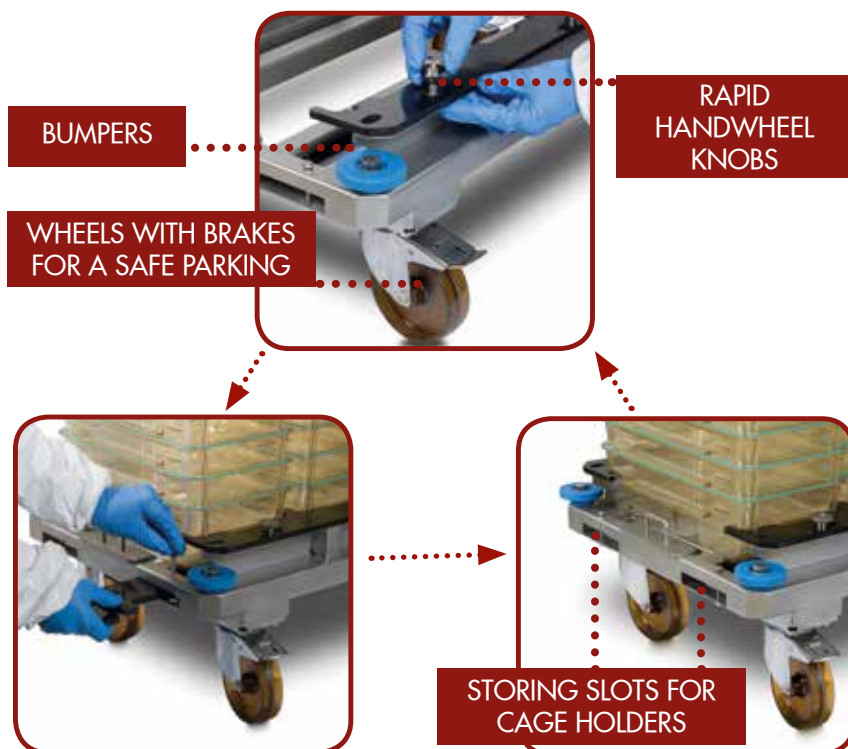

IWT SKATEBOARD – THE NEW TROLLEY FOR MANUAL OPERATIONS

The IWT skateboard is the new high-capacity transport trolley specifically designed for manual handling of multitype cage bases. A single accessory **to match the full vivarium operational loop**: from animal holding room to the washing area and back through autoclaving.

AUTOCLAVABLE PLASTIC (PSU) CAGE HOLDERS CONSTRUCTION

High-quality and resistant cage holding kits made of mold-injected polysulfone (PSU). Each set of holders is individually engineered to **ensure cage stack stability during transportation** and handling procedures.

FLEXIBLE DESIGN TO ACCOMMODATE DIFFERENT TYPES OF CAGE BASES

Different cage holder models are provided as additional kits to accommodate a wide range of small rodent cages. The flexible design of the trolley allows **up to 3 different cage types to be accommodated**.

IWT's skateboard could be equipped with additional features to meet all facility requirements: bumpers, s/s push-pull ergonomic handle, **allergen lid for operators' protection** and coupling kit to chain together multiple trolleys for a safe autoclave loading/unloading.